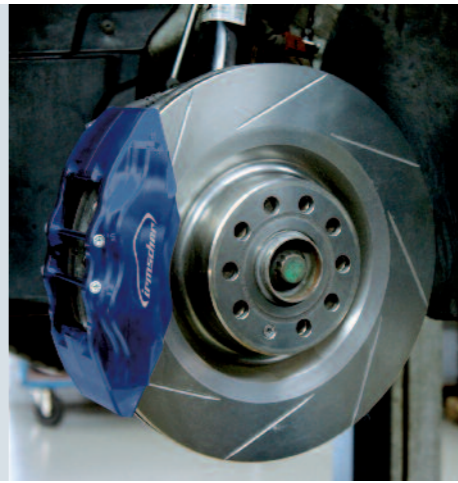

Locking wheel nuts
Covers for wheel hub

Spring kit
Hub valve cap
Floor mats

Rear lip spoiler
Rear diffuser
Rear silencer 2.0 TFSI engine
Brake system
Performance kit 2.0 TFSI engine

Number plate carrier,
chrome-effect