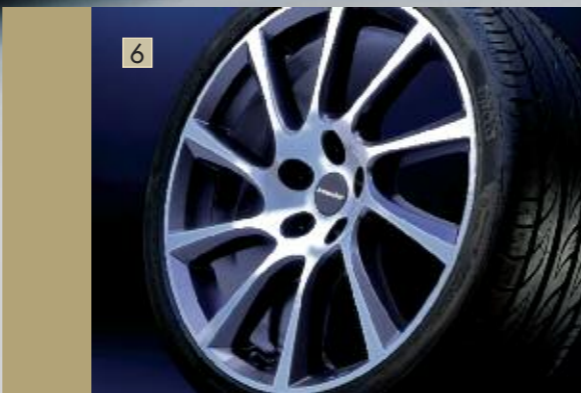

CAPTIVA Edition Irmischer

1 Side running boards, round. Aluminium look
Light alloy wheel. 20" Evo Star design, silver

2 Side running boards, round. Aluminium look

3 Side running boards, flat. Aluminium look

4 Side running boards, round. Stainless steel polished

5 Interior door sill covers.
Stainless steel with Irmischer logo

6 Light alloy wheel. 20" Turbo Star Exclusive, front polished/Anthracite

7 Light alloy wheel. 20" Evo Sta design, silver
Light alloy wheel. 18" Evo Star design, silver

8 Light alloy wheel. 20" Evo Star design, black

9 Light alloy wheel. 16" Nova design, silver