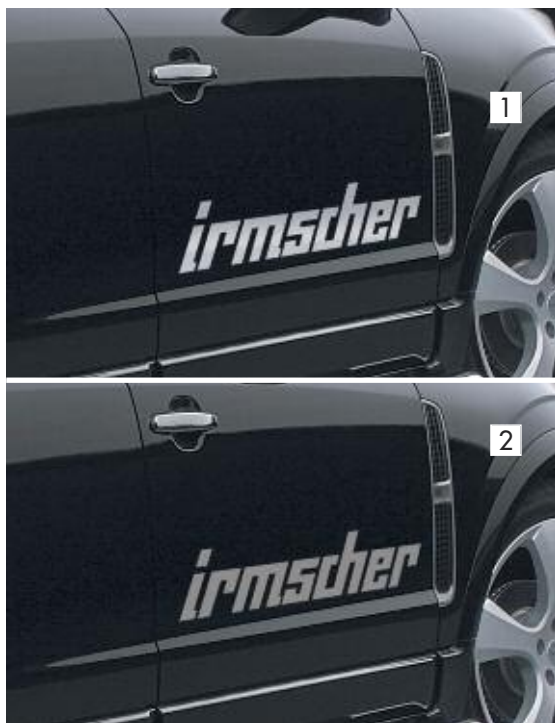

3

4

5

6

7

- 1 Irmscher decal. i 95 17 701
  Silver. 100 x 12 cm
- 2 Irmscher decal. i 95 17 702
  Anthracite. 100 x 12 cm
- 3 Irmscher badge
  i 95 17 339
- 4 „i“ logo
  i 95 17 329
- 5 Irmscher logo with silhouette badge
  i 95 17 338
- 6 Irmscher logo badge
  i 95 17 310
- 7 Irmscher logo badge
  for Interior
  i 95 17 655