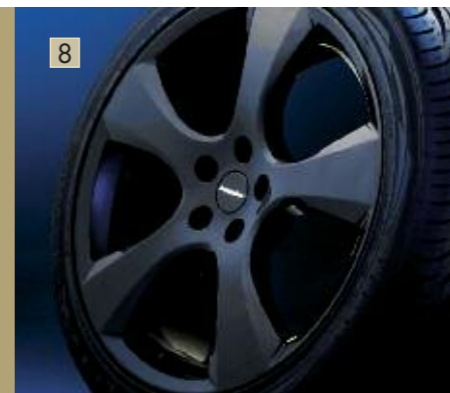

CAPTIVA Edition Irmischer

1 Side running boards, round. Aluminium look
Light alloy wheel. 20" Evo Star design, silver

2 Side running boards, round. Aluminium look

3 Side running boards, flat. Aluminium look

4 Side running boards, round. Stainless steel polished

5 Interior door sill covers.
Stainless steel with Irmischer logo

6 Light alloy wheel. 20" Turbo Star Exclusive, front polished/Anthracite

7 Light alloy wheel. 20" Evo Sta design, silver
Light alloy wheel. 18" Evo Star design, silver

8 Light alloy wheel. 20" Evo Star design, black

9 Light alloy wheel. 16" Nova design, silver