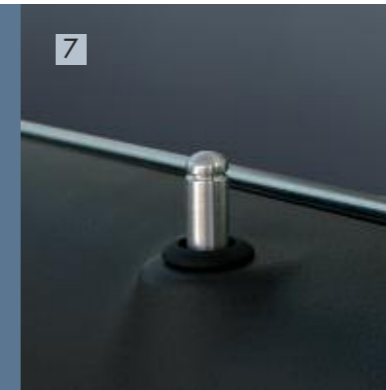

Irmischer CRUZE

Irmischer CRUZE

1. 1 Rear wing spoiler
   Light alloy wheels. 18" Turbo Star design
2. 2 Rear wing spoiler
3. 3 Light alloy wheel. 18" Turbo Star Exclusive design
4. 4 Light alloy wheel. 18" Turbo Star design
5. 5 Cover for wheel hubs with irmscher logo
6. 6 Aluminium pedals
7. 7 Aluminium door lock pins
8. 8 Interior door sill covers
   Stainless steel with irmscher logo
9. 9 Exhaust twin tailpipe extension
10. 10 Locking wheel nuts

Please note: Certain wheel/tyre combinations can make body reworking necessary.
Please pay attention to the TÜV/ABE certificate.
www.irmscher.com

- Rear wing spoiler (500 60 01 401)
- Exhaust twin tailpipe extension for 2.0 Diesel engine (500 60 08 001)
- Aluminium door lock pins (i 95 17 760)
- Aluminium pedals (i 95 17 758)
- Interior door sill covers. Stainless steel with irmscher logo (500 60 17 001)
- Irmischer logo (i 95 17 339)
- Light alloy wheel Turbo Star design silver 8 x 18 ET42, Lochkreis 115 x 5 (i 61 10 580)
- Light alloy wheel Turbo Star Exclusive design front polished/Anthracite 8 x 18 ET42, Lochkreis 115 x 5 (i 61 10 581)
- Light alloy wheel Turbo Star Silber 8 x 18 ET42, Lochkreis 105 x 5 (i 61 10 582)
- Light alloy wheel Turbo Star Exclusive design front polished/Anthracite 8 x 18 ET42, Lochkreis 105 x 5 (i 61 10 583)
- Locking wheel nuts (i 61 10 184)
- Spring kit (i 30 03 001)
- Irmischer logo (i 95 17 339)
- Performance kit 2.0 Diesel up to 175 PS (in preparation)