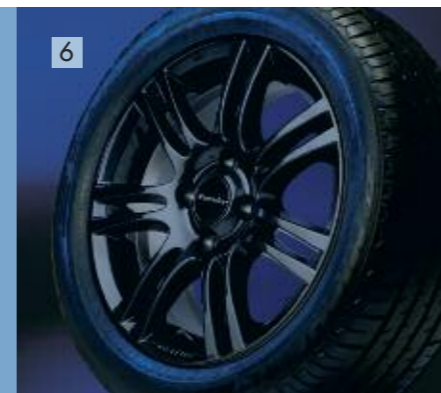

Irmscher AVEO

2

3

4

1 Light alloy wheels. 15" Stila Black design

2 Light alloy wheels. 16" Stila design

3 Aluminium door lock pins

4 Cover for wheel hubs with irmscher logo

5 Light alloy wheel. 16" Stila design

6 Light alloy wheel. 15" Stila Black design

7 Light alloy wheel. 14" Gamma design

8 Light alloy wheel. 14" Softstar design

Irmscher AVEO

Aluminium door lock pins. Set, 2 pieces. (500 1117 002)

Light alloy wheel Stila design 6,5 x 15 ET 37 (i 61 10 523)

Light alloy wheel Gamma design 6 x 14 ET 42 (i 61 10 472)

Light alloy wheel Softstar design 6 x 14 ET 42 (i 61 10 425)

Cover for wheel hub, silver with irmscher logo (i 61 10 465)

Cover for wheel hub, black with irmscher logo (i 61 10 411)

Please note: Certain wheel/tyre combinations can make body reworking necessary.
Please pay attention to the TÜV/ABE certificate.
www.irmscher.com

5

6

7

8