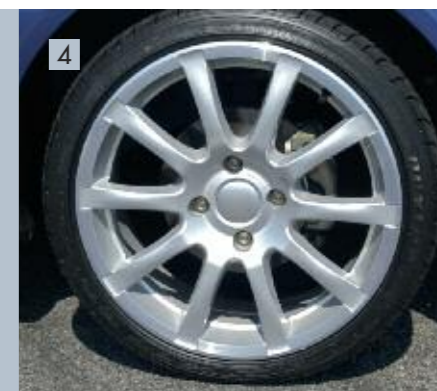

Please note: Certain wheel/tyre combinations can make body reworking necessary.
Please pay attention to the TÜV/ABE certificate.
www.irmscher.com

Irmscher LACETTI

- 1 Front lower spoiler, Light alloy wheels 17" Stella design
- 2 Rear roof spoiler
- 3 Front lower spoiler
- 4 Light alloy wheel Stella design
- 5 Door lock pins anodized
- 6 Door lock pins chrome effect